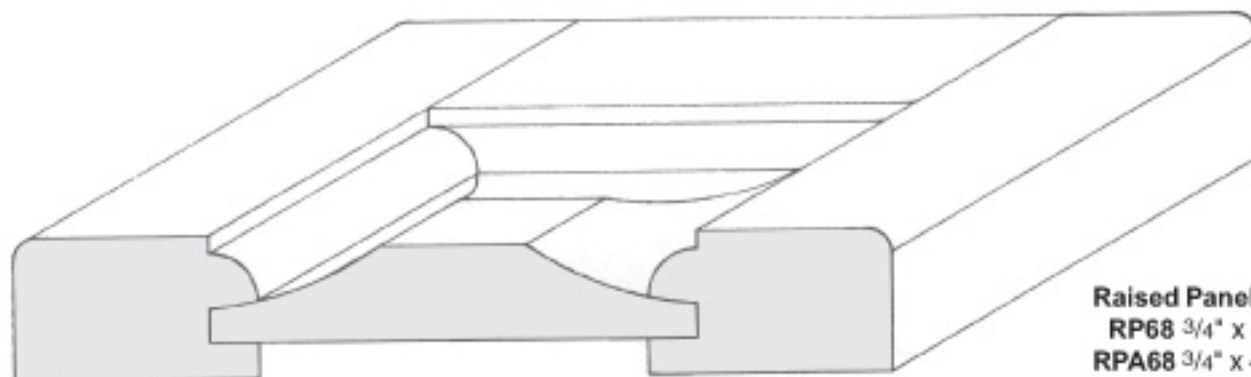

Shown Actual Size

Poplar, Oak, Cherry or Poplar Fingerjoint

All jambs are available in any width by special order

Flat Jamb
JMBPL68 $\frac{3}{4}$ " x $4\frac{9}{16}$ "
JMBPLA68 $\frac{3}{4}$ " x $4\frac{3}{4}$ "
JMBPLB68 $\frac{3}{4}$ " x $6\frac{9}{16}$ "

Reeded Jamb
CF68 $\frac{3}{4}$ " x $4\frac{9}{16}$ "
CFA68 $\frac{3}{4}$ " x $4\frac{3}{4}$ "
CFB68 $\frac{3}{4}$ " x $6\frac{9}{16}$ "

Fluted Jamb
FL68 $\frac{3}{4}$ " x $4\frac{9}{16}$ "
FLA68 $\frac{3}{4}$ " x $4\frac{3}{4}$ "
FLB68 $\frac{3}{4}$ " x $6\frac{9}{16}$ "

Raised Panel Jamb
RP68 $\frac{3}{4}$ " x $4\frac{9}{16}$ "
RPA68 $\frac{3}{4}$ " x $4\frac{3}{4}$ "
RPB68 $\frac{3}{4}$ " x $6\frac{9}{16}$ "