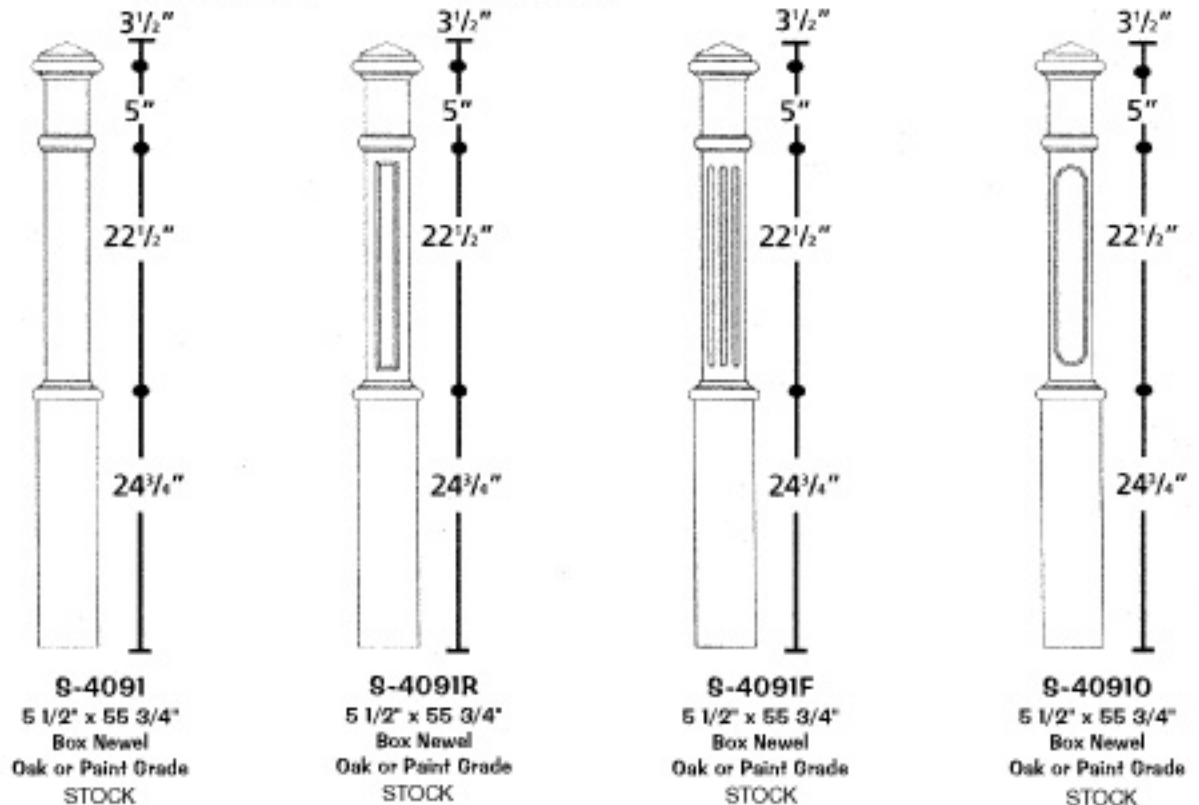

Box Newels

Interior Trim & Supply, Inc.

Box Newels are Available in Poplar & Oak. All box newels are hollow. Please call for information on stock levels.

NOT TO SCALE

S-4992
STOCK
Oak or Paint Grade

S-4991
STOCK
Oak or Paint Grade

Traditional

Classic

S-4091
5 1/2" x 55 3/4"
Box Newel
Oak or Paint Grade
STOCK

S-4091R
5 1/2" x 55 3/4"
Box Newel
Oak or Paint Grade
STOCK

S-4091F
5 1/2" x 55 3/4"
Box Newel
Oak or Paint Grade
STOCK

S-40910
5 1/2" x 55 3/4"
Box Newel
Oak or Paint Grade
STOCK