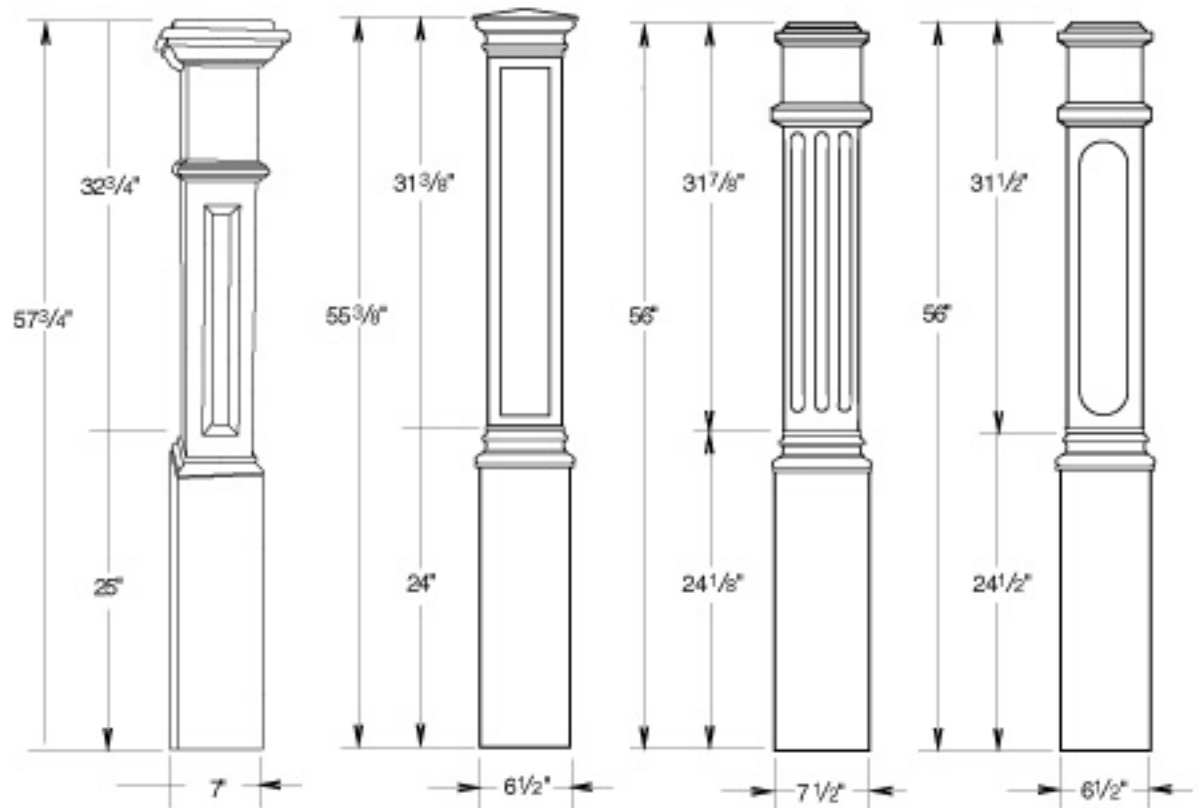

Box Newels

Interior Trim & Supply, Inc.

Box Newels are Available in Poplar & Oak. All box newels are hollow. Please call for information on stock levels.

NOT TO SCALE

S-4992
STOCK
Oak or Paint Grade

S-4991
STOCK
Oak or Paint Grade

Traditional

Classic

S-4091
5 1/2" x 55 3/4"
Box Newel
Oak or Paint Grade
STOCK

S-4091R
5 1/2" x 55 3/4"
Box Newel
Oak or Paint Grade
STOCK

S-4091F
5 1/2" x 55 3/4"
Box Newel
Oak or Paint Grade
STOCK

S-40910
5 1/2" x 55 3/4"
Box Newel
Oak or Paint Grade
STOCK