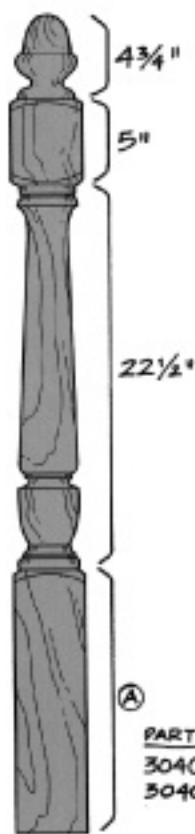

STOCK
Plain, Fluted
& Octagonal
(Oak & Poplar)

(Add 0 to end of part number
for Octagonal)

3045 SERIES

3 1/2" POST

3040 SERIES

3 1/2" POST

PART NO. Ⓐ
3040-48-AT 15"
3040-56-AT 24"

3040 SERIES

3 1/2" POST

PART NO. Ⓐ
3010-48-PT 20"
3010-60-PT 32"

3012-48-PT Ⓐ 10 1/2"

3012-44-PT 7 1/4"

3" POST