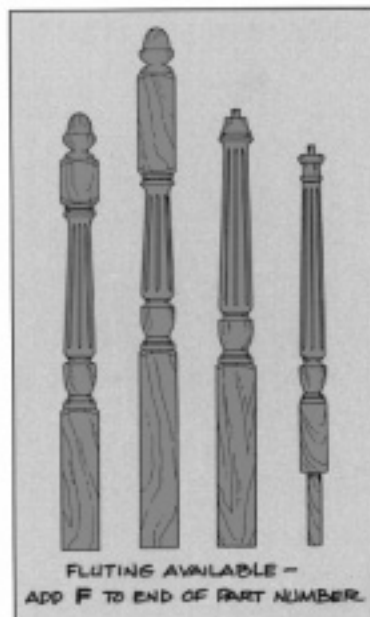

STOCK
Plain, Fluted
& Octagonal
(Oak & Poplar)

(Add 0 to end of part number
for Octagonal)

3045 SERIES

3 1/2" POST

3040 SERIES

3 1/2" POST

PART NO. Ⓐ
3040-48-AT 15"
3040-56-AT 24"

3040 SERIES

3 1/2" POST

PART NO. Ⓐ
3010-48-PT 20"
3010-60-PT 32"

3012-48-PT Ⓐ 10 1/2"

3012-44-PT 7 1/4"

3" POST