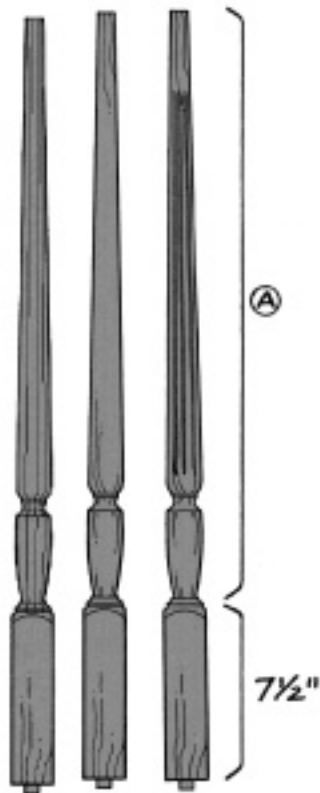

## STOCK Plain, Fluted & Octagonal (Oak & Poplar)

### 2015 SERIES

1 3/4" Baluster

PART NO.	(A)
2015-31	23 1/4"
2015-34	26 1/4"
2015-36	28 1/4"
2015-39	31 1/4"
2015-41	33 1/4"

### 2005 SERIES

1 3/4" Baluster

PART NO.	(A)
2005-31	17 1/4"
2005-34	20 1/4"
2005-36	22 1/4"
2005-39	25 1/4"
2005-41	27 1/4"

ADD F TO END OF PART NUMBER FOR FLUTED PARTS.  
(Add 0 to end of part number for Octagonal)