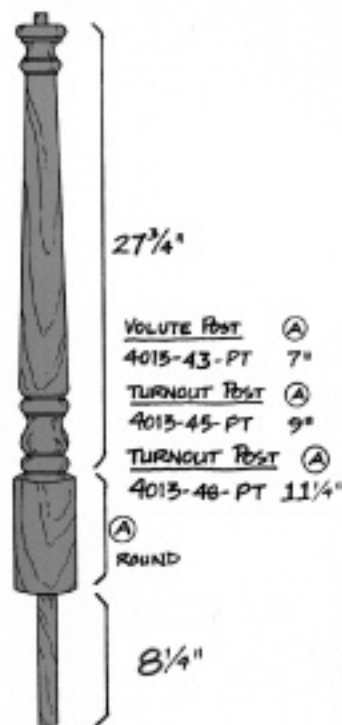

ADD F TO END OF PART NUMBER FOR FLUTED PARTS.

**4012 SERIES**  
3" POST

**4013 SERIES**  
3" POST

**5015 SERIES**  
1 3/16" Baluster  
Stocked in  
Pre-Primed  
and Oak

**5141 SERIES**  
1 3/16" Baluster  
Stocked in  
Pre-Primed and Oak