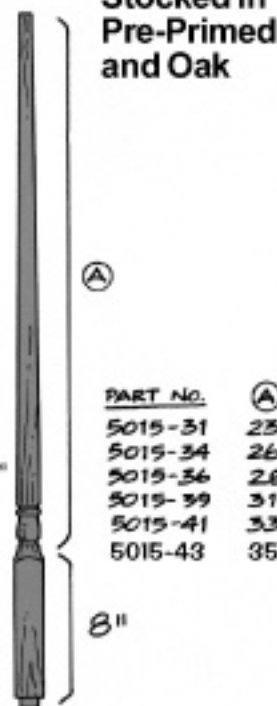

ADD F TO END OF PART NUMBER FOR FLUTED PARTS.

**4012 SERIES**  
3" POST

**4013 SERIES**  
3" POST

**5015 SERIES**  
1 3/16" Baluster  
Stocked in  
Pre-Primed  
and Oak

**5141 SERIES**  
1 3/16" Baluster  
Stocked in  
Pre-Primed and Oak