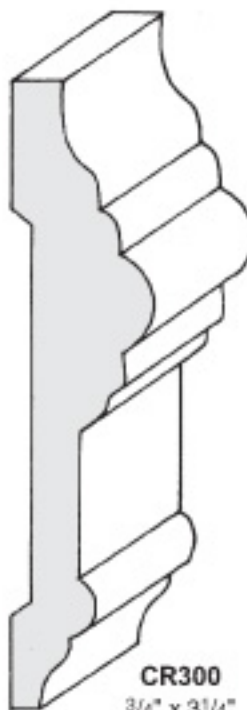

# Arched Casings & Jambs

Interior Trim & Supply, Inc.

Poplar, Oak, Cherry or Poplar Fingerjoint

Not Shown Actual Size

**Arched Casings & Jambs**

Arched casings, crowns, bases and chair rails are available in any pattern, in both true radius and ellipticals. Fluted boards are available in any size. Arched jambs are also available.

# Chair Rails - Stock

Interior Trim & Supply, Inc.

Poplar, Oak, Cherry or Poplar Fingerjoint

Shown Actual Size

**22104-CH**  
1 1/16" x 3 1/4"

**16104CH**  
1/2" x 3 1/4"

**CR300**  
3/4" x 3 1/4"

**32104CH**  
1" x 3 1/4"