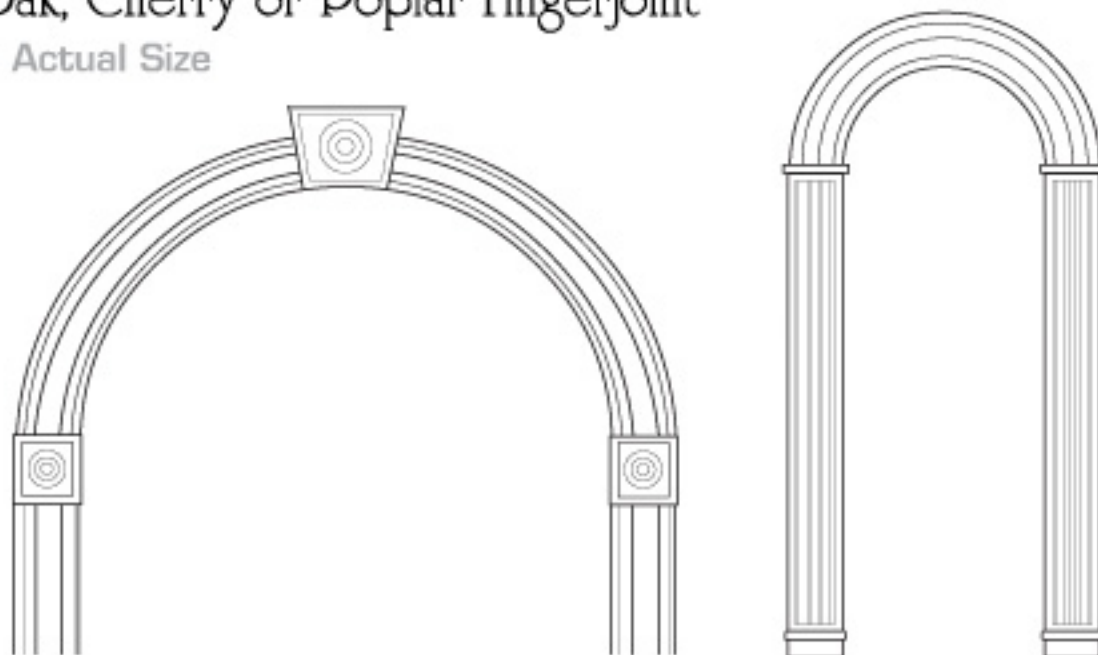

# Arched Casings & Jambs

Interior Trim & Supply, Inc.

Poplar, Oak, Cherry or Poplar Fingerjoint

Not Shown Actual Size

**Arched Casings & Jambs**

Arched casings, crowns, bases and chair rails are available in any pattern, in both true radius and ellipticals. Fluted boards are available in any size. Arched jambs are also available.

# Chair Rails - Stock

Interior Trim & Supply, Inc.

Poplar, Oak, Cherry or Poplar Fingerjoint

Shown Actual Size

**22104-CH**  
1 1/16" x 3 1/4"

**16104CH**  
1/2" x 3 1/4"

**CR300**  
3/4" x 3 1/4"

**32104CH**  
1" x 3 1/4"