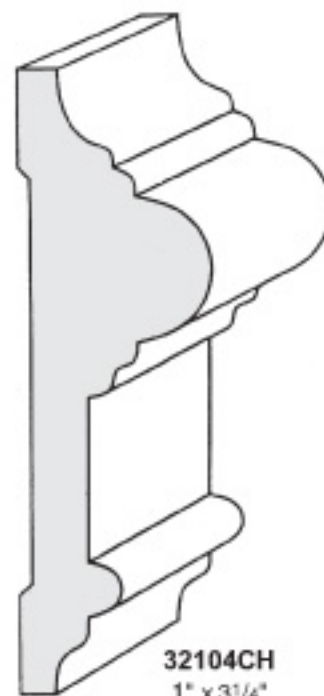

# Arched Casings & Jambs

Interior Trim & Supply, Inc.

Poplar, Oak, Cherry or Poplar Fingerjoint

Not Shown Actual Size

**Arched Casings & Jambs**

Arched casings, crowns, bases and chair rails are available in any pattern, in both true radius and ellipticals. Fluted boards are available in any size. Arched jambs are also available.

# Chair Rails - Stock

Interior Trim & Supply, Inc.

Poplar, Oak, Cherry or Poplar Fingerjoint

Shown Actual Size

**22104-CH**  
1 1/16" x 3 1/4"

**16104CH**  
1/2" x 3 1/4"

**CR300**  
3/4" x 3 1/4"

**32104CH**  
1" x 3 1/4"