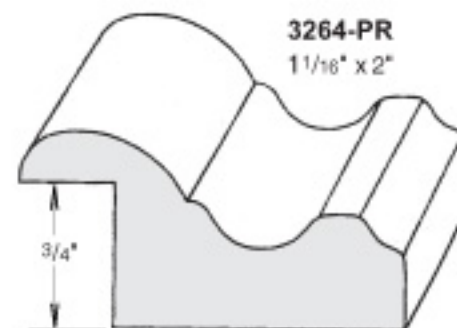

# Chair Rails - Stock

Interior Trim & Supply, Inc.

Poplar, Oak, Cherry or Poplar Fingerjoint

Shown Actual Size

**CR560**  
1" x 5"

**2288-CH**  
1 1/16" x 2 3/4"

**CR325**  
1 1/2" x 3 1/2"

**CR275**  
3/4" x 2 3/4"

**2664-P**  
3/4" x 2"

**3652-BB**  
1 1/8" x 1 5/8"

**2424-R**  
3/4" x 3/4"

**2664-PR**  
3/4" x 2"

**3264-PR**  
1 1/16" x 2"