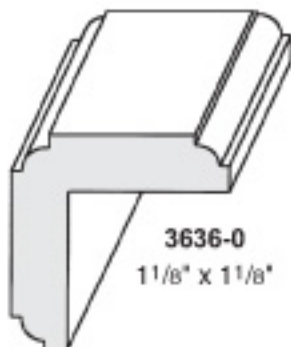

Poplar, Oak or Cherry

Shown Actual Size

HR75
3/8" x 3/4"

FCM178
3/4" x 1 7/8"

SCRIBE 95
1/2" x 3/4"

HR100
1/2" x 1"

2424-Q
3/4" x 3/4"

1624-A
1/2" x 3/4"

2323
23/32" x 23/32"
Beam Bead

HR150
3/4" x 1 1/2"

2048-KW-PM
5/8" x 1 1/2"
Available in Poplar

50C
1/2" x 1/2"

2424-C
3/4" x 3/4"

2424-I
3/4" x 3/4"

HR175
7/8" x 1 3/4"

2024
5/8" x 3/4"

2424-O
3/4" x 3/4"

3636-0
1 1/8" x 1 1/8"